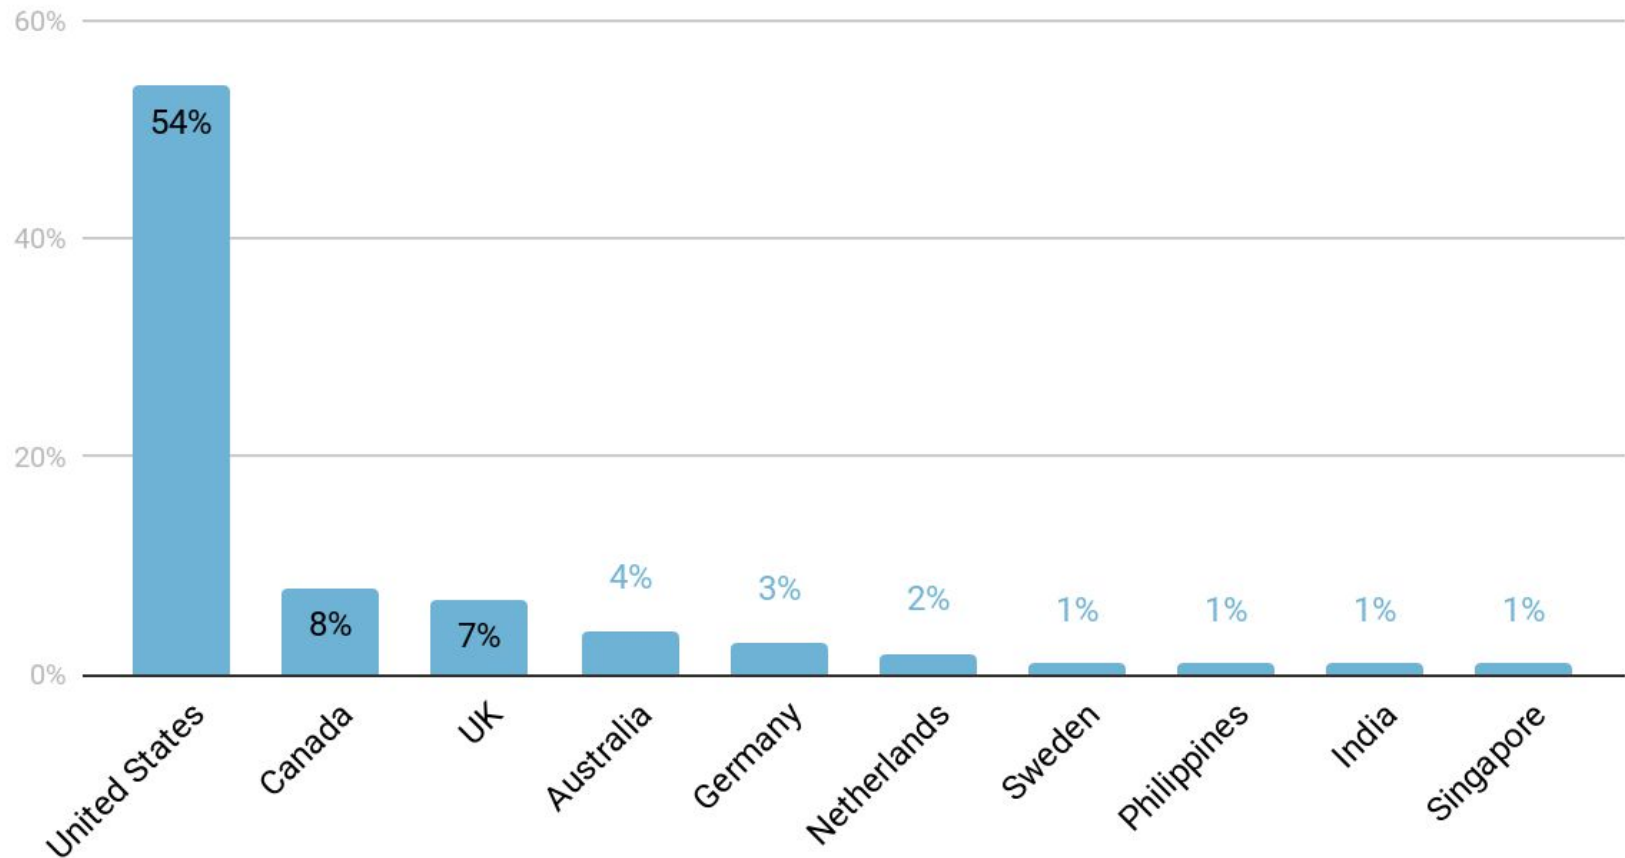

Who is our audience?

Top 10 countries by viewership