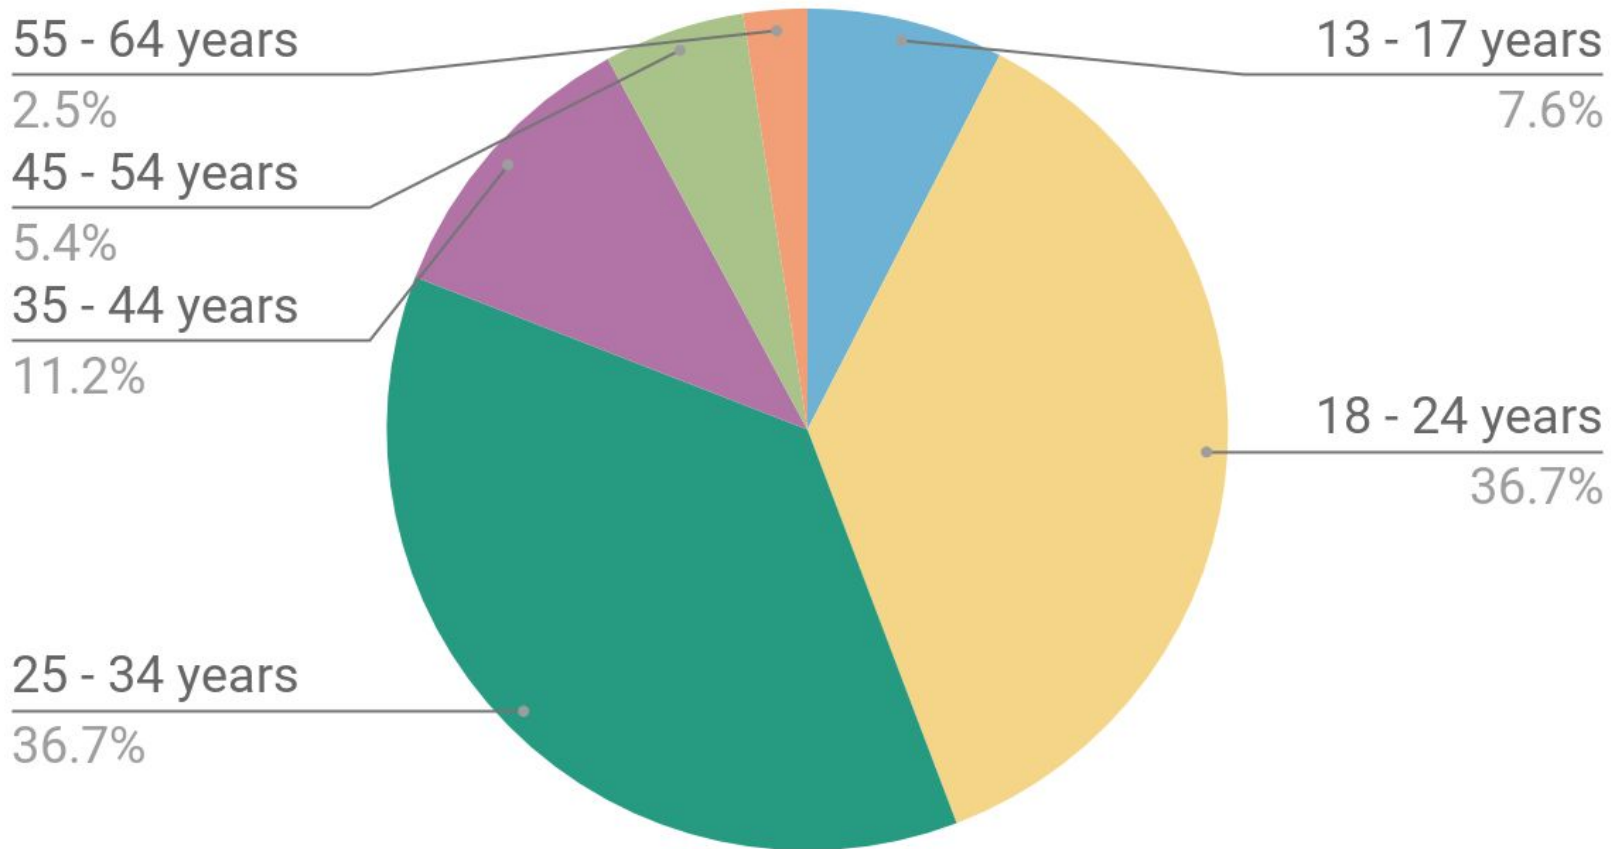

The Brain Scoop in Numbers:

- 215 episodes
- 530,000 Subscribers
- Overall views:
~30,000,000

Who is our audience?

Overall gender breakdown of Brain Scoop viewers

Who is our audience?

Overall age breakdown of Brain Scoop viewers

Who is our audience?

Top 10 countries by viewership

The Brain Scoop # of Languages: 33 different languages

Top 5 LANGUAGES NO. OF VIDEOS

English captions	179 / 200 = 90%
Spanish	144 / 200 = 72%
Chinese (Traditional)	107 / 200 = 54%
Czech	105 / 200 = 53%
German	71 / 200 = 36%