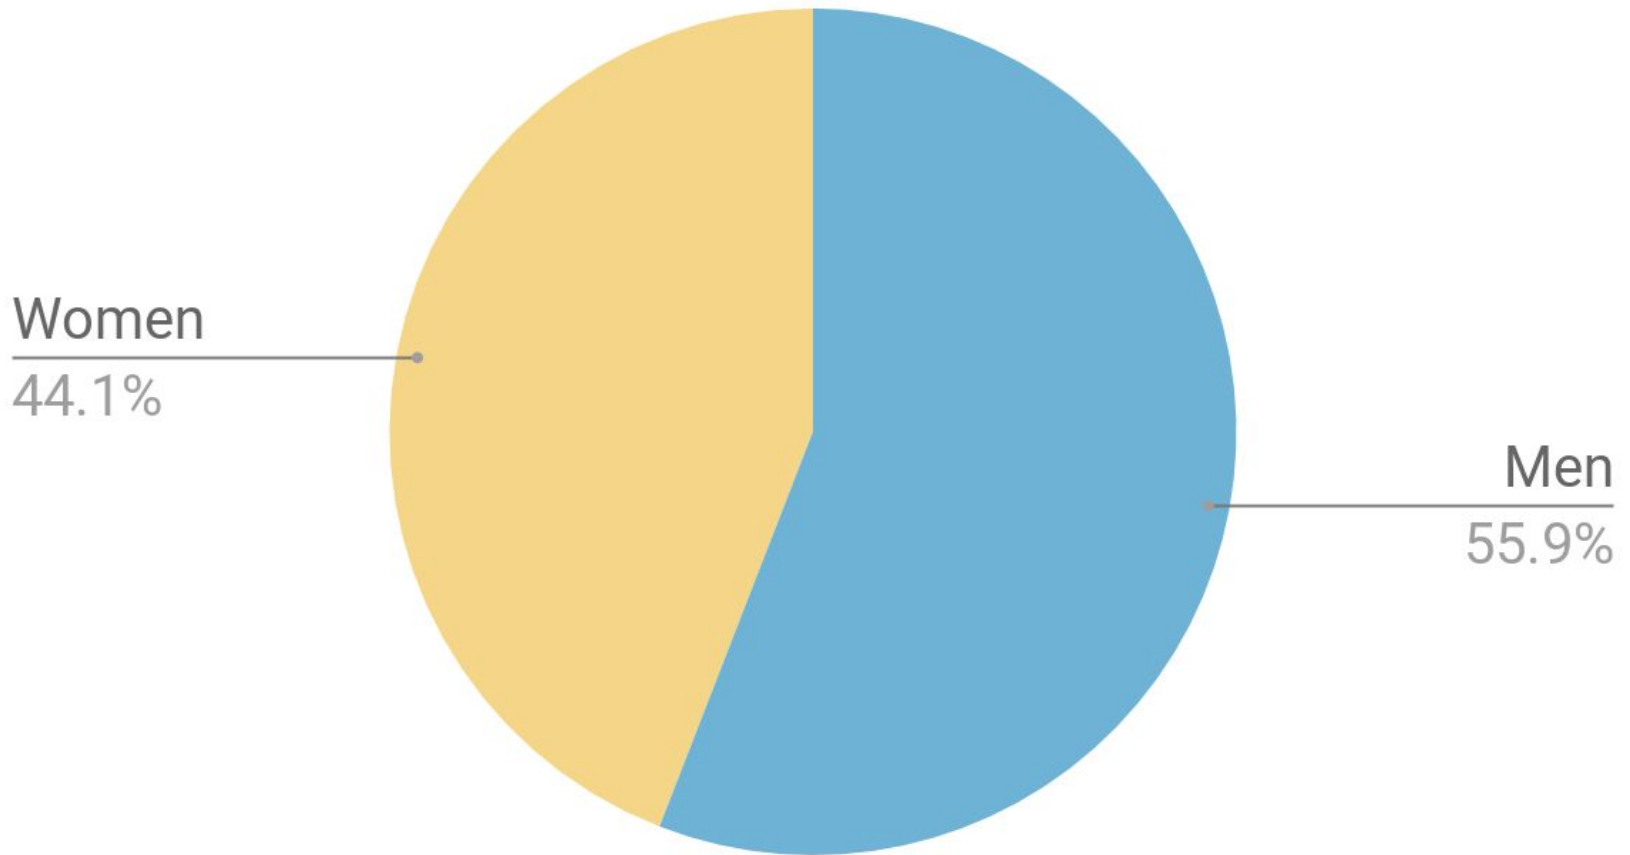

The Brain Scoop

Emily Graslie

Chief Curiosity
Correspondent,
Field Museum

02.25.2020

Videos celebrating the natural world

<p>HAPPY NEW YEAR! (an Ask Emily video) 32K views • 1 month ago</p>	<p>Beaver Dissection HIGHLIGHTS! 22K views • 1 month ago</p>	<p>GLOW ROCKS 33K views • 2 months ago</p>	<p>FULL DISSECTION: North American Beaver 50K views • 2 months ago</p>	<p>The Case for Saving PARASITES. 58K views • 3 months ago</p>
<p>The Rare Book Room! 48K views • 3 months ago</p>	<p>Emily's Recommended Reading! 45K views • 4 months ago</p>	<p>Preserving the Migration of Giants: Guyana's Arapaima 43K views • 4 months ago</p>	<p>Meet the Museum's only Field Biologist 36K views • 5 months ago</p>	<p>Camel Spiders: Neither Camels, nor Spiders 92K views • 5 months ago</p>
<p>Can Peace be Purchased? 35K views • 6 months ago</p>	<p>The Human Biology Collection 169K views • 6 months ago</p>	<p>Is Taxidermy ART? 37K views • 7 months ago</p>	<p>I waited 4+ years for this: the World Taxidermy Championships 125K views • 7 months ago</p>	<p>Fossil Myths: Cyclopes, Griffins, & Magic Fairy Bread 47K views • 8 months ago</p>

The Brain Scoop in Numbers:

- 215 episodes
- 530,000 Subscribers
- Overall views:
~30,000,000

Who is our audience?

Overall gender breakdown of Brain Scoop viewers

Who is our audience?

Overall age breakdown of Brain Scoop viewers