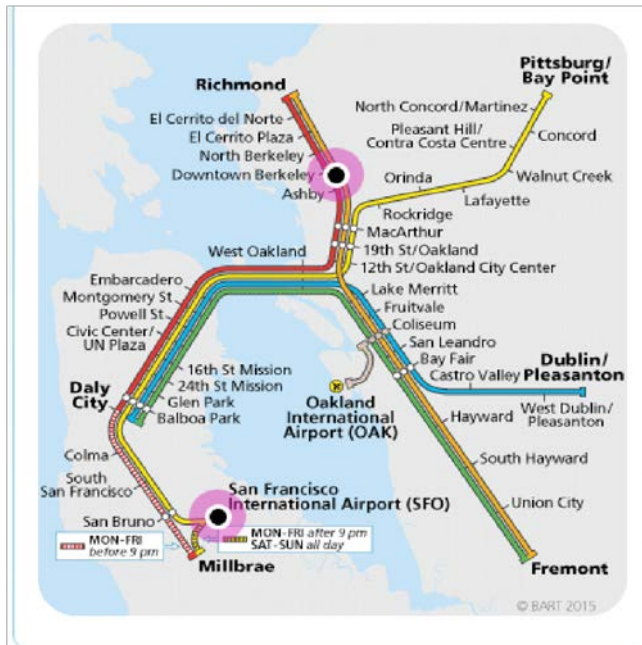

### Ground Transport from the Airport(s) to Berkeley:

The U.C. Berkeley [campus](#) is located 60 minutes from the [San Francisco International Airport](#). Shuttle service, buses, and the electric train system [Bay Area Rapid Transit \(BART\)](#) are available from the airports to Berkeley.

### From San Francisco International Airport (SFO):

The easiest way to get from the San Francisco Airport to Berkeley is [Bay Area Rapid Transit \(BART\)](#). A Richmond train will take you directly to the Downtown Berkeley station.

### BART Stations (SFO to Berkeley)

#### Downtown Berkeley Station

2180 Shattuck Avenue, Berkeley, CA 94704  
Connecting Transit, Neighborhood Map and more...